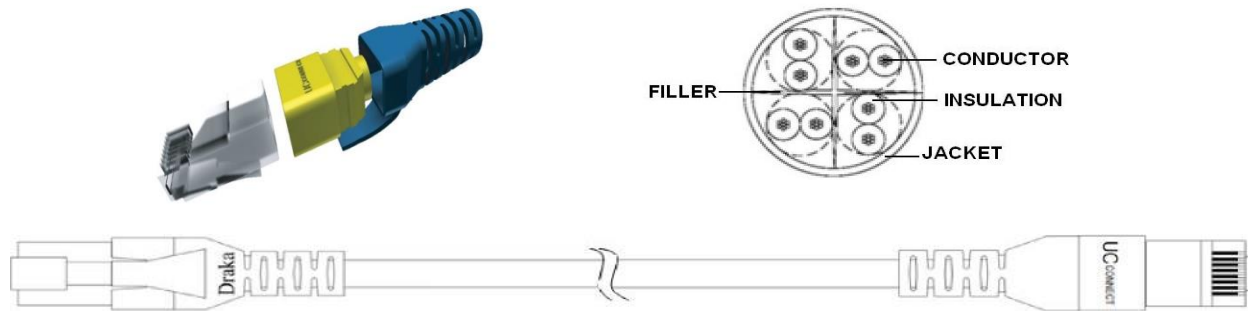

Draka UC Dual Boot Copper Patch Cord

Cat.6a U/UTP 24AWG 500 MHz, Stranded

(Only for reference)

Application

Generic cabling systems
 Primary (Campus), Secondary (Riser), Tertiary (Horizontal)
 IEEE 802.3: 10Base-T; 100Base-T; 1000Base-T; 10GBase-T
 IEEE 802.5 16 MB; ISDN; TPDDI; ATM
 IEEE 802.3af (PoE); IEEE 802.3at (PoE+)

Standards

ANSI/TIA 568.2-D
 ISO/IEC 11801-1/2
 EN 50173
 IEC 61935-2
 IEC 60603-7

Construction

Item	
Conductor	
Size	24AWG
Type	Stranded bare copper
Diameter	7/0.195±0.01 mm
Insulation	
Type	PE
Diameter	0.95±0.05 mm
Pairs	
Color	Blue/White, Orange/White, Green/White, Brown/White

Central Element

Type	PE cross separator
------	--------------------

Jacket

Type	LSZH
Overall Diameter	5.82±0.3 mm

Assembly

RJ45 Modular Plug	50 u" gold plated contact
Termination Coding	TIA 568-B
Plug Housing	UL94V-0 rated clear polycarbonate
Boot	Unique dual boot design to maximize cable latch protection

Performance

Component Level	1m-10m
Channel Level	0.15m-1m 10m-20m

Fire Rating

LSZH IEC 60332-1; IEC 60754-1&2; IEC 61034-2

Ordering Information

The PN of the Dual Boot Cat.6a U/UTP LSZH are configured based on the table below: