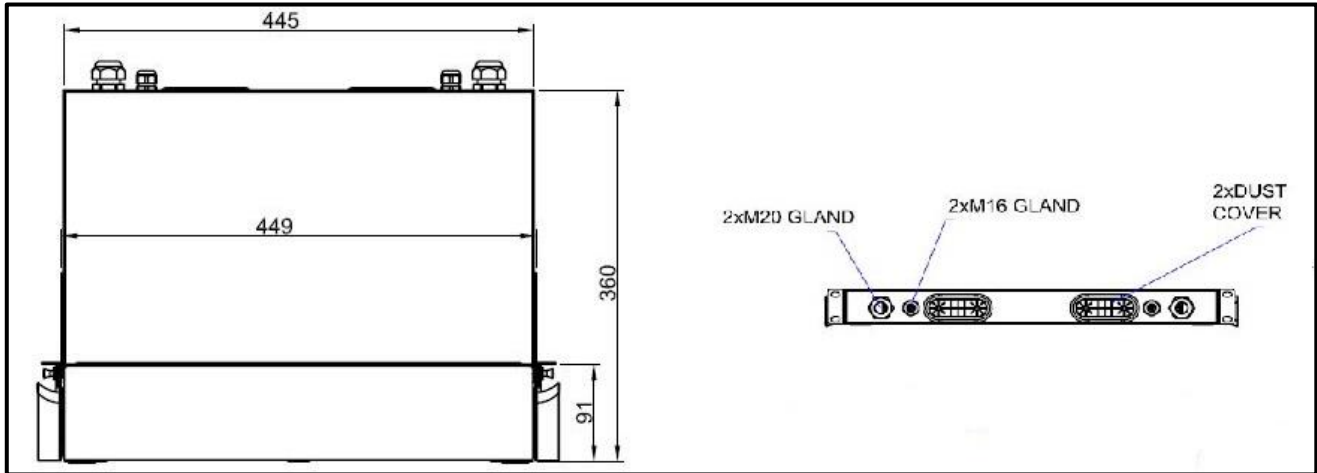

Configuration

Splicing Configuration (48F FC Adaptors):