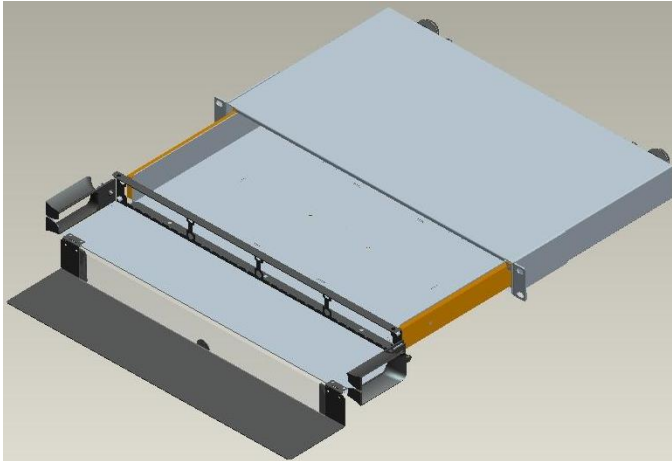

### UC 1U Patch Panel 9515, Drawer type, Empty

- Light weight
- Sleek design & feel
- Water paint
- Drawer for easy installation and maintenance
- Abrasion resistance
- Highly durable
- Easy fix-up to 4 module cassettes
- Easy fix-up to 4 adaptor panels
- Up to 96 fibres (MPO configuration)

## Specification

Item	Description
Material	SPCC (Cold rolled steel plate)
Matrix	Thickness = 1.2 mm
Cover	Thickness = 1.2 mm
Dimension	H x W x D = 1U x 482 mm x 300 mm
Weight	Approximate 4 kg (empty)
Surface Finishing	Powder paint