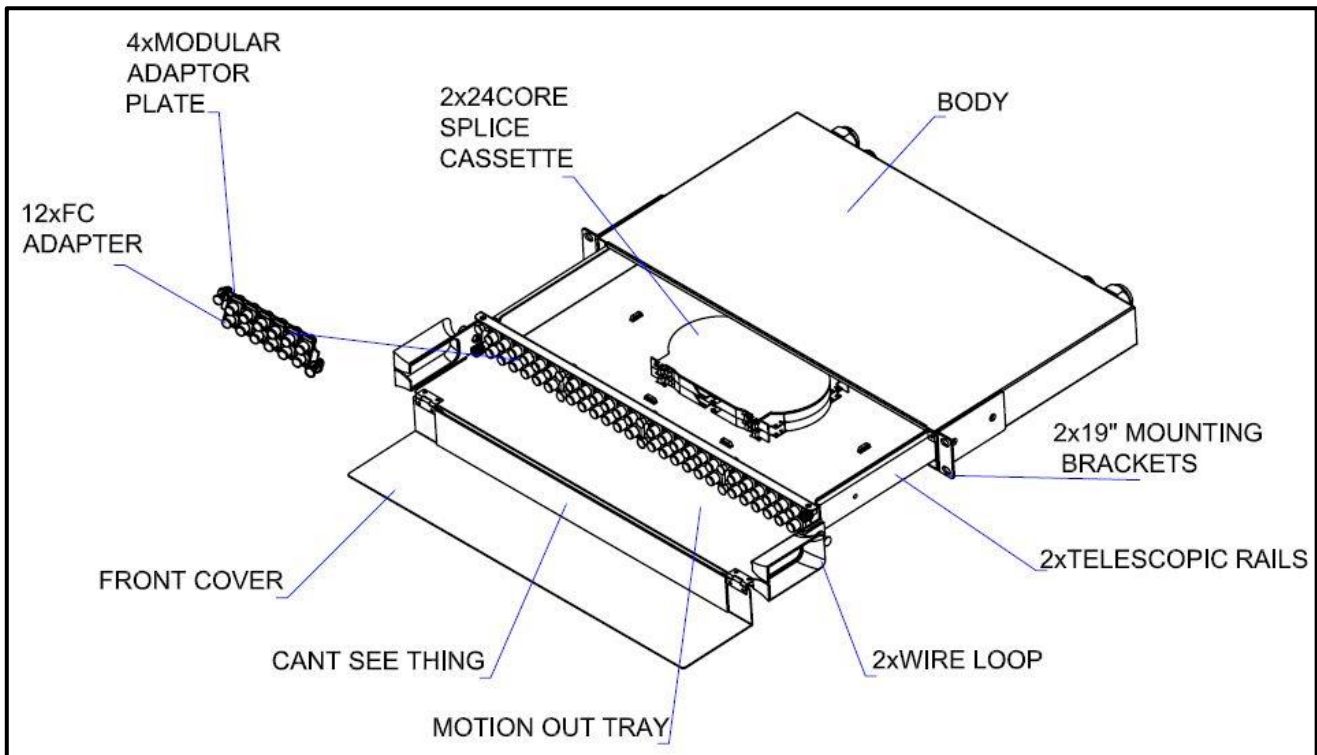

Configuration

Splicing Configuration (48F FC Adaptors):