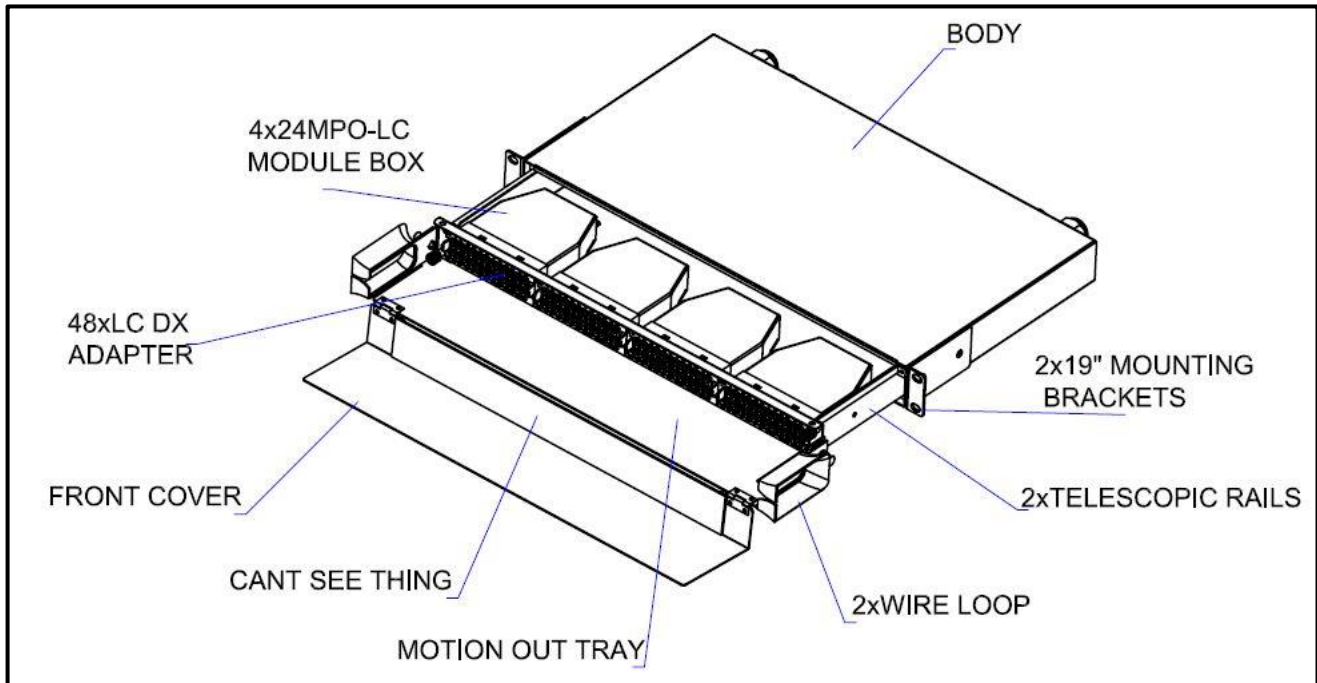

MPO Configuration:

Ordering Information

SAP1C	Material Description	Weight	Items per Packaging Unit
TBA PPA9515	UC9500 1U Fibre Distribution Modular Panel, 4 Slot, Empty, Drawer	4000g	1
Related Products			
TBA PPA9515-0	UC9500 1U 1 Slot Blank Front Panel	40g	8
YAPBP02645 PPA9514-6	UC9500 1 Slot 6-Port LC Duplex/SC Simplex Front Panel, Empty	28g	8
TBA PPA9514-6LCSM	UC9500 1 Slot 6-Port LC Duplex Front Panel with 6 SM adaptors	37g	4
TBA PPA9514-6LCM2	UC9500 1 Slot 6-Port LC Duplex Front Panel with 6 OM1 & OM2 adaptors	37g	4
TBA PPA9514-6LCM3	UC9500 1 Slot 6-Port LC Duplex Front Panel with 6 OM3 adaptors	37g	4
TBA PPA9514-6LCM4	UC9500 1 Slot 6-Port LC Duplex Front Panel with 6 OM4 adaptors	37g	4
TBA PPA9514-6SCSM	UC9500 1 Slot 6-Port SC Simplex Front Panel with 6 SM adaptors	37g	4
TBA PPA9514-6SCM2	UC9500 1 Slot 6-Port SC Simplex Front Panel with 6 OM1 & OM2 adaptors	37g	4
TBA PPA9514-6SCM3	UC9500 1 Slot 6-Port SC Simplex Front Panel with 6 OM3 adaptors	37g	4
TBA PPA9514-6SCM4	UC9500 1 Slot 6-Port SC Simplex Front Panel with 6 OM4 adaptors	37g	4
TBA PPA9511-6	UC9500 1 Slot 6-Port SC Duplex Front Panel, Empty	28g	8
TBA PPA9511-6SM	UC9500 1 Slot 6-Port SC Duplex Front Panel with 6 SM adaptors	52g	4